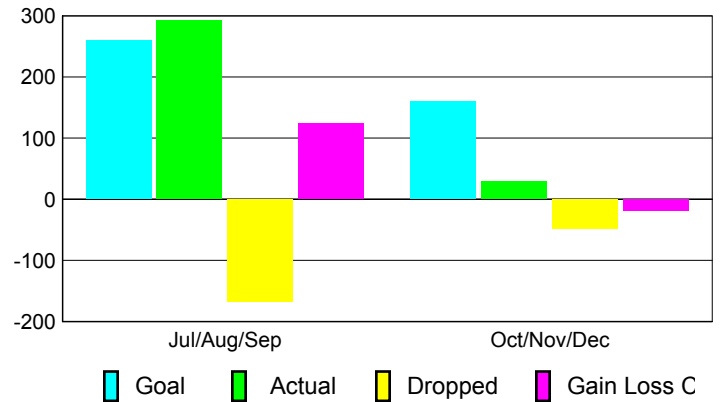

### YTD Status Quo Clubs 2010-2011

Status Quo Clubs Compared to Status Quo Members

## MEMBERSHIP

**Membership Results**  
2010-2011

**Membership**  
2009-2010

Month	Net Memb Goal	Actual New Memb	Actual Dropped Memb	Gain/Loss of Memb	Gain/Loss of Memb
Jul/Aug/Sep	260	292	-168	124	53
Oct/Nov/Dec	160	29	-48	-19	7
<b>Totals</b>	<b>420</b>	<b>321</b>	<b>-216</b>	<b>105</b>	<b>60</b>

### Membership Results 2010-2011

Goal, New, Dropped, Gain/Loss