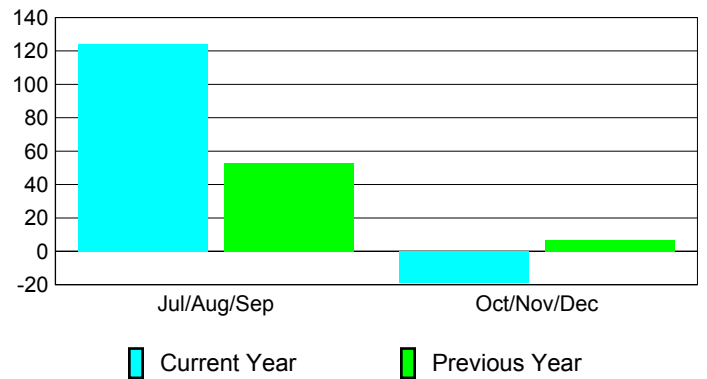

Comparison of Membership Gain/Loss

Current Year Compared to the Previous Year

Gender Comparison 2010-2011