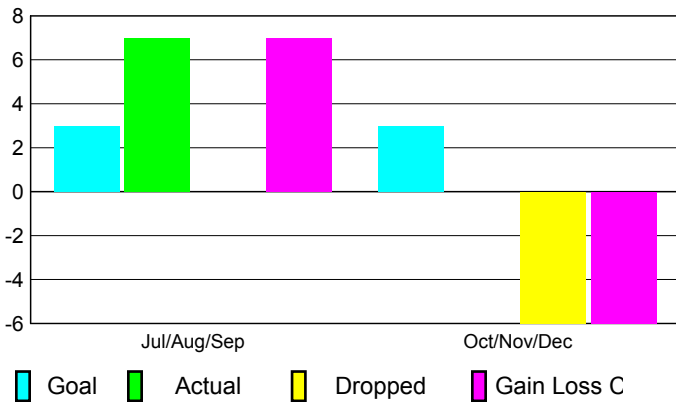

## CLUBS

**Club Results**  
2010-2011

**Clubs**  
2009-2010

Month	New Club Goal	Actual New Clubs	Actual Dropped Clubs	Gain/Loss of Clubs	Gain/Loss of Clubs
Jul/Aug/Sep	3	7	0	7	2
Oct/Nov/Dec	3	0	-6	-6	1
<b>Totals</b>	<b>6</b>	<b>7</b>	<b>-6</b>	<b>1</b>	<b>3</b>

### Club Results 2010-2011

Goal, New, Dropped, Gain/Loss

### Comparison of Club Gain/Loss

Current Year Compared to the Previous Year