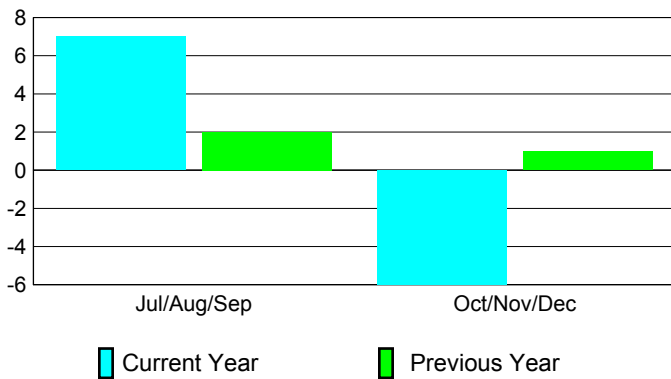

Comparison of Club Gain/Loss

Current Year Compared to the Previous Year